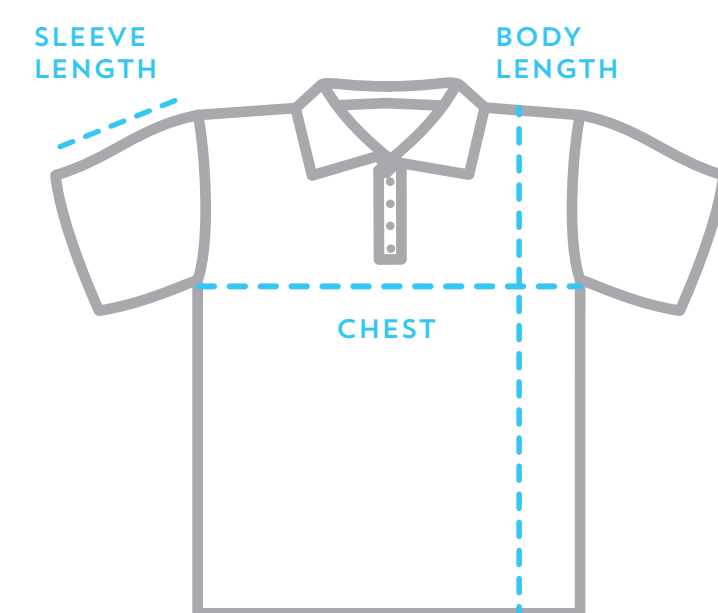

WOMEN'S	BODY LENGTH	CHEST	SLEEVE LENGTH
X-SMALL	24-25"	30-31"	6"
SMALL	25-26	32-33	6-7
MEDIUM	26	34-35	6-7
LARGE	26-27	36-37	7
X-LARGE	27-28	39-40	7-8
2X-LARGE	28	42-43	7-8

FITTED V-NECK T-SHIRT

WOMEN'S	BODY LENGTH	CHEST	SLEEVE LENGTH
SMALL	26-27"	30"	6-7"
MEDIUM	27	32	7
LARGE	27-28	34	7-8
X-LARGE	28	37	7-8
2X-LARGE	28-29	40	7-8

SCOOPNECK T-SHIRT-100% COTTON JERSEY

WOMEN'S	BODY LENGTH	CHEST	SLEEVE LENGTH
SMALL	25-26"	31"	6-7"
MEDIUM	26-27	33	7
LARGE	26-27	35	7-8
X-LARGE	27-28	38	7-8
2X-LARGE	27-28	40	7-8

SCOOPNECK T-SHIRT-TRI-BLEND

WOMEN'S	BODY LENGTH	CHEST	SLEEVE LENGTH
SMALL	25-26"	33"	6-7"
MEDIUM	26-27	35	7"
LARGE	26-27	37	7-8"
X-LARGE	27-28	40	7-8"
2X-LARGE	27-28	42	7-8"

FITTED POLO

MEN'S	BODY LENGTH	CHEST	SLEEVE LENGTH
X-SMALL	27-28"	35"	7"
SMALL	28-29	38	8
MEDIUM	29-30	41	8-9
LARGE	30-31	44	9
X-LARGE	31-32	48	9-10
2X-LARGE	32-33	52	10
3X-LARGE	33	56	10

RELAXED FIT HOODIE (UNISEX)

ADULT	BODY LENGTH	CHEST	SLEEVE LENGTH
X-SMALL	26-27"	37"	24-25"
SMALL	27-28	40	25
MEDIUM	28-29	42	26-27
LARGE	29-30	45	28-29
X-LARGE	30-31	48	29-30
2X-LARGE	31-32	52	30-31
3X-LARGE	32-33	55	31-32
4X-LARGE	33-34	58	33-34