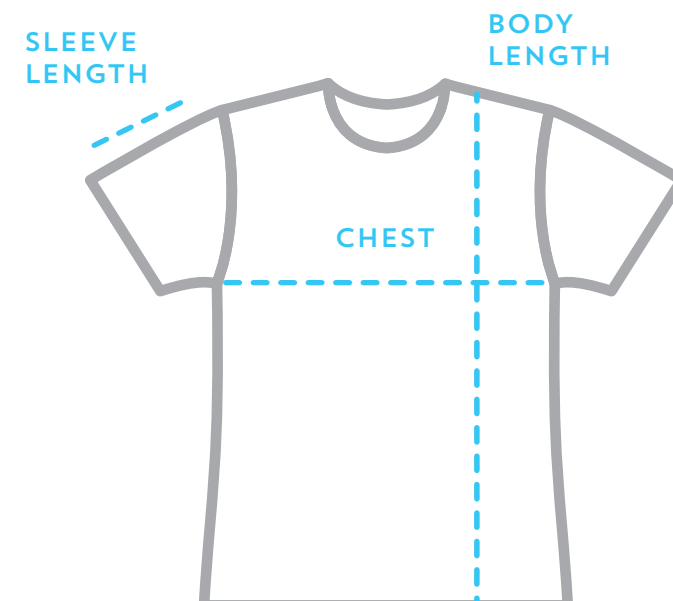

SIZE CHART

RELAXED FIT CREWNECK T-SHIRT (UNISEX)

YOUTH	BODY LENGTH	CHEST	SLEEVE LENGTH
X-SMALL	19"	28"	5-6"
SMALL	21-22	32	6-7
MEDIUM	23	36	7
LARGE	25	38	7-8
X-LARGE	26-27	40	7-8

ADULT	BODY LENGTH	CHEST	SLEEVE LENGTH
SMALL	28"	36"	8"
MEDIUM	29	40	8-9
LARGE	30	44	8-9
X-LARGE	31	48	8-9
2X-LARGE	32	52	9
3X-LARGE	33	56	9-10
4X-LARGE	33-34	58	9-10

FITTED CREWNECK & 151 CUT CREWNECK (ADULT)

MEN'S & 151 CUT	BODY LENGTH	CHEST	SLEEVE LENGTH
X-SMALL	27"	35"	7"
SMALL	28	38	8
MEDIUM	29	41	8-9
LARGE	30	44	9
X-LARGE	31	48	9-10
2X-LARGE	32	52	10
3X-LARGE	33	56	10

WOMEN'S	BODY LENGTH	CHEST	SLEEVE LENGTH
X-SMALL	24-25"	30-31"	6"
SMALL	25-26	32-33	6-7
MEDIUM	26	34-35	6-7
LARGE	26-27	36-37	7
X-LARGE	27-28	39-40	7-8
2X-LARGE	28	42-43	7-8

FITTED V-NECK T-SHIRT

WOMEN'S	BODY LENGTH	CHEST	SLEEVE LENGTH
SMALL	26-27"	30"	6-7"
MEDIUM	27	32	7
LARGE	27-28	34	7-8
X-LARGE	28	37	7-8
2X-LARGE	28-29	40	7-8

SCOOPNECK T-SHIRT-100% COTTON JERSEY

WOMEN'S	BODY LENGTH	CHEST	SLEEVE LENGTH
SMALL	25-26"	31"	6-7"
MEDIUM	26-27	33	7
LARGE	26-27	35	7-8
X-LARGE	27-28	38	7-8
2X-LARGE	27-28	40	7-8

SCOOPNECK T-SHIRT-TRI-BLEND