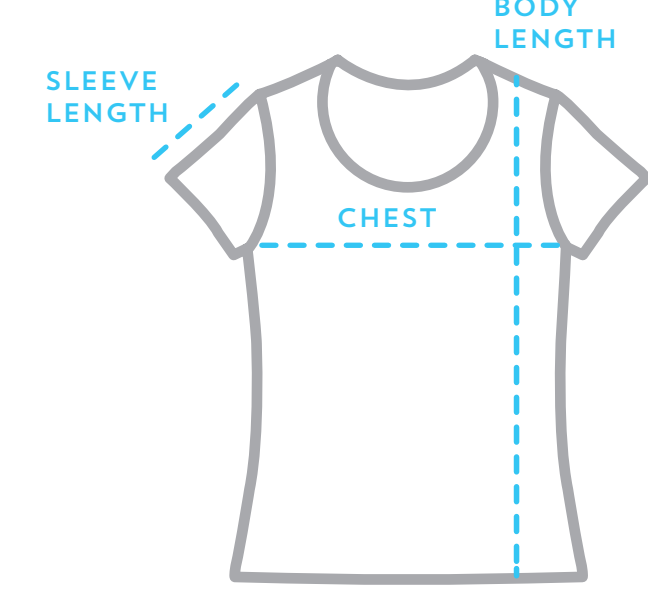

FITTED CREWNECK & 151 CUT CREWNECK (ADULT)

MEN'S & 151 CUT	BODY LENGTH	CHEST	SLEEVE LENGTH
X-SMALL	27"	35"	7"
SMALL	28	38	8
MEDIUM	29	41	8-9
LARGE	30	44	9
X-LARGE	31	48	9-10
2X-LARGE	32	52	10
3X-LARGE	33	56	10

WOMEN'S	BODY LENGTH	CHEST	SLEEVE LENGTH
X-SMALL	24-25"	30-31"	6"
SMALL	25-26	32-33	6-7
MEDIUM	26	34-35	6-7
LARGE	26-27	36-37	7
X-LARGE	27-28	39-40	7-8
2X-LARGE	28	42-43	7-8

FITTED V-NECK T-SHIRT

WOMEN'S	BODY LENGTH	CHEST	SLEEVE LENGTH
SMALL	26-27"	30"	6-7"
MEDIUM	27	32	7
LARGE	27-28	34	7-8
X-LARGE	28	37	7-8
2X-LARGE	28-29	40	7-8

SCOOPNECK T-SHIRT-100% COTTON JERSEY

WOMEN'S	BODY LENGTH	CHEST	SLEEVE LENGTH
SMALL	25-26"	31"	6-7"
MEDIUM	26-27	33	7
LARGE	26-27	35	7-8
X-LARGE	27-28	38	7-8
2X-LARGE	27-28	40	7-8

SCOOPNECK T-SHIRT-TRI-BLEND

WOMEN'S	BODY LENGTH	CHEST	SLEEVE LENGTH
SMALL	25-26"	33"	6-7"
MEDIUM	26-27	35	7"
LARGE	26-27	37	7-8"
X-LARGE	27-28	40	7-8"
2X-LARGE	27-28	42	7-8"

FITTED POLO

MEN'S	BODY LENGTH	CHEST	SLEEVE LENGTH
X-SMALL	27-28"	35"	7"
SMALL	28-29	38	8
MEDIUM	29-30	41	8-9
LARGE	30-31	44	9
X-LARGE	31-32	48	9-10
2X-LARGE	32-33	52	10
3X-LARGE	33	56	10