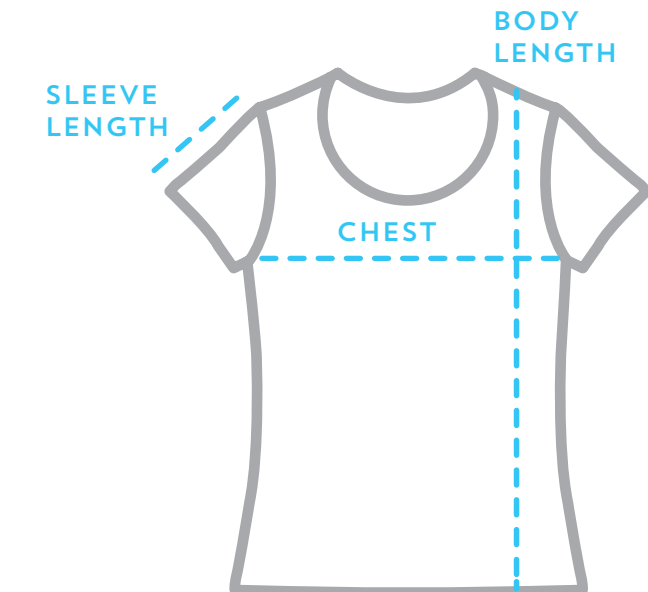

FITTED CREWNECK & 151 CUT CREWNECK (ADULT)

MEN'S & 151 CUT	BODY LENGTH	CHEST	SLEEVE LENGTH
X-SMALL	27"	35"	7"
SMALL	28	38	8
MEDIUM	29	41	8-9
LARGE	30	44	9
X-LARGE	31	48	9-10
2X-LARGE	32	52	10
3X-LARGE	33	56	10

WOMEN'S	BODY LENGTH	CHEST	SLEEVE LENGTH
X-SMALL	24-25"	30-31"	6"
SMALL	25-26	32-33	6-7
MEDIUM	26	34-35	6-7
LARGE	26-27	36-37	7
X-LARGE	27-28	39-40	7-8
2X-LARGE	28	42-43	7-8

FITTED V-NECK T-SHIRT

WOMEN'S	BODY LENGTH	CHEST	SLEEVE LENGTH
SMALL	26-27"	30"	6-7"
MEDIUM	27	32	7
LARGE	27-28	34	7-8
X-LARGE	28	37	7-8
2X-LARGE	28-29	40	7-8

SCOOPNECK T-SHIRT-100% COTTON JERSEY

WOMEN'S	BODY LENGTH	CHEST	SLEEVE LENGTH
SMALL	25-26"	31"	6-7"
MEDIUM	26-27	33	7
LARGE	26-27	35	7-8
X-LARGE	27-28	38	7-8
2X-LARGE	27-28	40	7-8

SCOOPNECK T-SHIRT-TRI-BLEND

WOMEN'S	BODY LENGTH	CHEST	SLEEVE LENGTH
SMALL	25-26"	33"	6-7"
MEDIUM	26-27	35	7"
LARGE	26-27	37	7-8"
X-LARGE	27-28	40	7-8"
2X-LARGE	27-28	42	7-8"

FITTED POLO

MEN'S	BODY LENGTH	CHEST	SLEEVE LENGTH
X-SMALL	27-28"	35"	7"
SMALL	28-29	38	8
MEDIUM	29-30	41	8-9
LARGE	30-31	44	9
X-LARGE	31-32	48	9-10
2X-LARGE	32-33	52	10
3X-LARGE	33	56	10