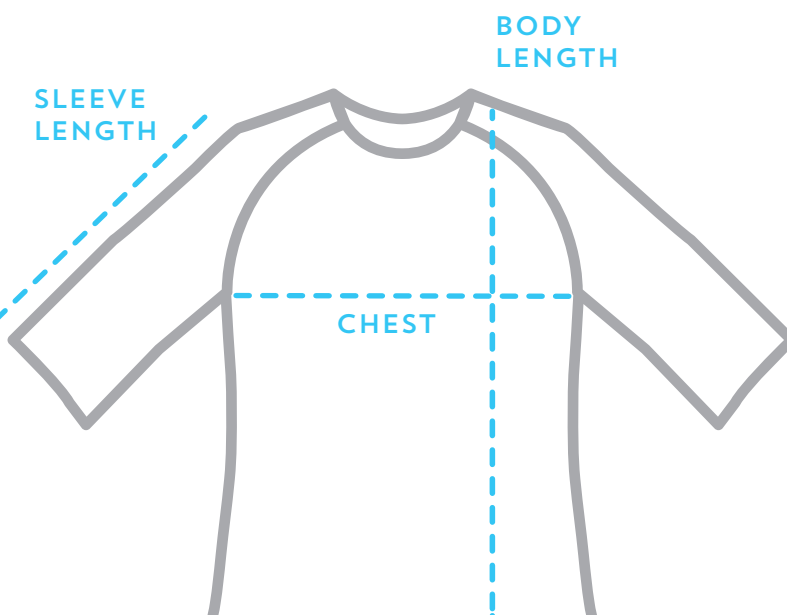

TANK TOP (UNISEX)

ADULT	BODY LENGTH	CHEST	SLEEVE LENGTH
SMALL	28-29"	37"	N/A
MEDIUM	28-29	40	N/A
LARGE	30-31	43	N/A
X-LARGE	31-32	47	N/A
2X-LARGE	32-33	50	N/A