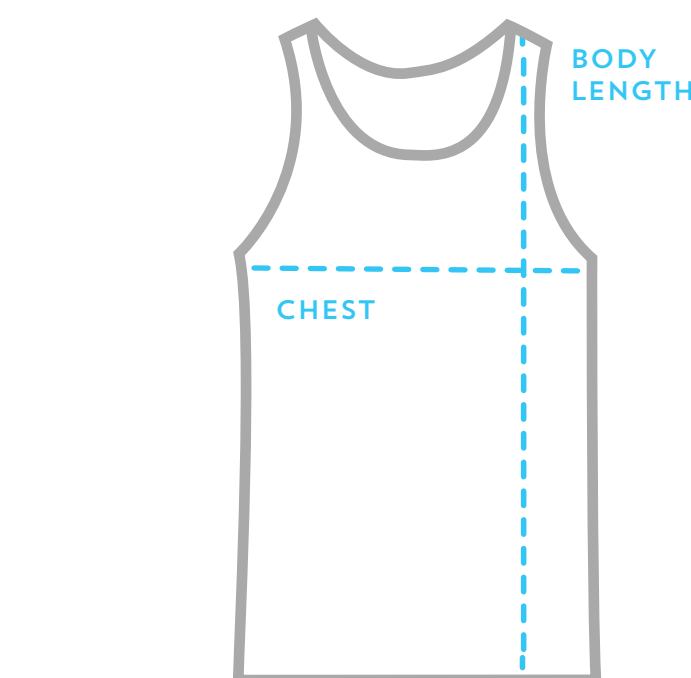

RELAXED FIT HOODIE (UNISEX)

ADULT	BODY LENGTH	CHEST	SLEEVE LENGTH
X-SMALL	26-27"	37"	24-25"
SMALL	27-28	40	25
MEDIUM	28-29	42	26-27
LARGE	29-30	45	28-29
X-LARGE	30-31	48	29-30
2X-LARGE	31-32	52	30-31
3X-LARGE	32-33	55	31-32
4X-LARGE	33-34	58	33-34

PULLOVER HOODIE (UNISEX)

ADULT	BODY LENGTH	CHEST	SLEEVE LENGTH
SMALL	26-27"	39 1/2"	25-26"
MEDIUM	27-28	40 1/2	26-27
LARGE	28-29	43 1/2	28-29
X-LARGE	29-30	46 1/2	29-30
2X-LARGE	30-31	47 1/2	30-31
3X-LARGE	31-32	49 1/2	31-32

RAGLAN SHIRT (UNISEX)

ADULT	BODY LENGTH	CHEST	SLEEVE LENGTH
SMALL	28"	38"	22-23"
MEDIUM	29	40-41	22-23
LARGE	30	44	23-24
X-LARGE	31	48	23-24
2X-LARGE	32	52	24-25
3X-LARGE	33	56	24-25

TANK TOP (UNISEX)

ADULT	BODY LENGTH	CHEST	SLEEVE LENGTH
SMALL	28-29"	37"	N/A
MEDIUM	28-29	40	N/A
LARGE	30-31	43	N/A
X-LARGE	31-32	47	N/A
2X-LARGE	32-33	50	N/A