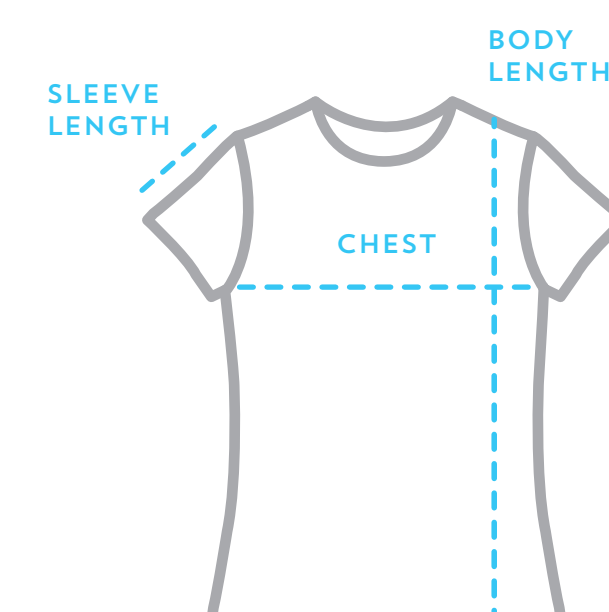

SIZE CHART

RELAXED FIT CREWNECK T-SHIRT (UNISEX)

YOUTH	BODY LENGTH	CHEST	SLEEVE LENGTH
X-SMALL	19"	28"	5-6"
SMALL	21-22	32	6-7
MEDIUM	23	36	7
LARGE	25	38	7-8
X-LARGE	26-27	40	7-8

ADULT	BODY LENGTH	CHEST	SLEEVE LENGTH
SMALL	28"	36"	8"
MEDIUM	29	40	8-9
LARGE	30	44	8-9
X-LARGE	31	48	8-9
2X-LARGE	32	52	9
3X-LARGE	33	56	9-10
4X-LARGE	33-34	58	9-10

FITTED CREWNECK & 151 CUT CREWNECK (ADULT)

MEN'S & 151 CUT	BODY LENGTH	CHEST	SLEEVE LENGTH
X-SMALL	27"	35"	7"
SMALL	28	38	8
MEDIUM	29	41	8-9
LARGE	30	44	9
X-LARGE	31	48	9-10
2X-LARGE	32	52	10
3X-LARGE	33	56	10

WOMEN'S	BODY LENGTH	CHEST	SLEEVE LENGTH
X-SMALL	24-25"	30-31"	6"
SMALL	25-26	32-33	6-7
MEDIUM	26	34-35	6-7
LARGE	26-27	36-37	7
X-LARGE	27-28	39-40	7-8
2X-LARGE	28	42-43	7-8

FITTED V-NECK T-SHIRT

WOMEN'S	BODY LENGTH	CHEST	SLEEVE LENGTH
SMALL	26-27"	30"	6-7"
MEDIUM	27	32	7
LARGE	27-28	34	7-8
X-LARGE	28	37	7-8
2X-LARGE	28-29	40	7-8

SCOOPNECK T-SHIRT-100% COTTON JERSEY

WOMEN'S	BODY LENGTH	CHEST	SLEEVE LENGTH
SMALL	25-26"	31"	6-7"
MEDIUM	26-27	33	7
LARGE	26-27	35	7-8
X-LARGE	27-28	38	7-8
2X-LARGE	27-28	40	7-8

SCOOPNECK T-SHIRT-TRI-BLEND