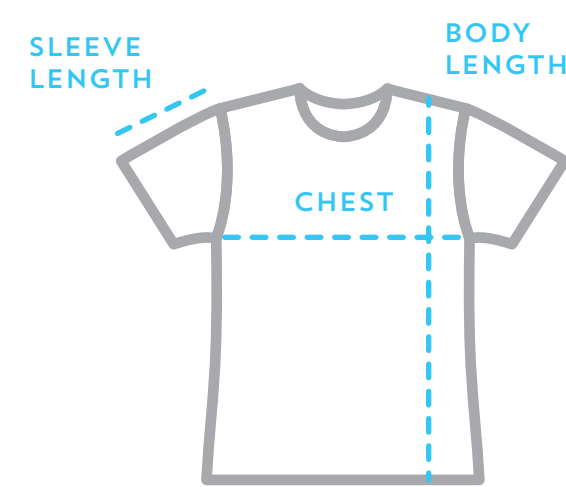

SIZE CHART

RELAXED FIT CREWNECK T-SHIRT (UNISEX)

YOUTH	BODY LENGTH	CHEST	SLEEVE LENGTH
X-SMALL	19"	28"	5-6"
SMALL	21-22	32	6-7
MEDIUM	23	36	7
LARGE	25	38	7-8
X-LARGE	26-27	40	7-8

ADULT	BODY LENGTH	CHEST	SLEEVE LENGTH
SMALL	28"	36"	8"
MEDIUM	29	40	8-9
LARGE	30	44	8-9
X-LARGE	31	48	8-9
2X-LARGE	32	52	9
3X-LARGE	33	56	9-10
4X-LARGE	33-34	58	9-10

FITTED CREWNECK & 151 CUT CREWNECK (ADULT)

MEN'S & 151 CUT	BODY LENGTH	CHEST	SLEEVE LENGTH
X-SMALL	27"	35"	7"
SMALL	28	38	8
MEDIUM	29	41	8-9
LARGE	30	44	9
X-LARGE	31	48	9-10
2X-LARGE	32	52	10
3X-LARGE	33	56	10

WOMEN'S	BODY LENGTH	CHEST	SLEEVE LENGTH
X-SMALL	24-25"	30-31"	6"
SMALL	25-26	32-33	6-7
MEDIUM	26	34-35	6-7
LARGE	26-27	36-37	7
X-LARGE	27-28	39-40	7-8
2X-LARGE	28	42-43	7-8

FITTED V-NECK T-SHIRT

WOMEN'S	BODY LENGTH	CHEST	SLEEVE LENGTH
SMALL	26-27"	30"	6-7"
MEDIUM	27	32	7
LARGE	27-28	34	7-8
X-LARGE	28	37	7-8
2X-LARGE	28-29	40	7-8

SCOOPNECK T-SHIRT-100% COTTON JERSEY

WOMEN'S	BODY LENGTH	CHEST	SLEEVE LENGTH
SMALL	25-26"	31"	6-7"
MEDIUM	26-27	33	7
LARGE	26-27	35	7-8
X-LARGE	27-28	38	7-8
2X-LARGE	27-28	40	7-8

SCOOPNECK T-SHIRT-TRI-BLEND