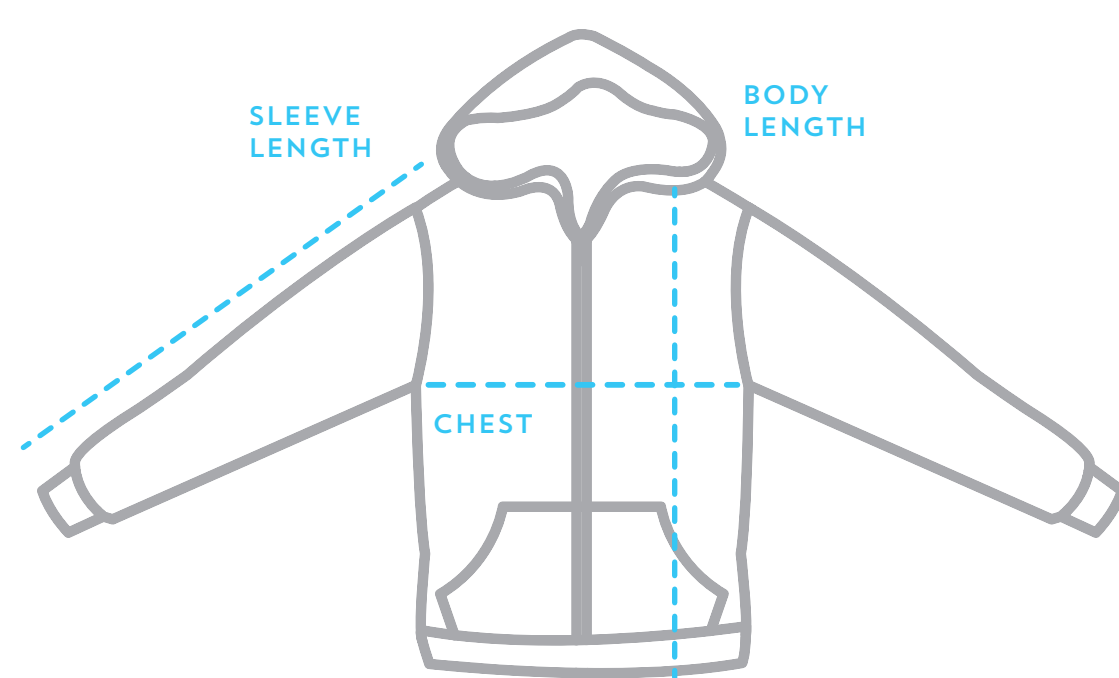

SCOOPNECK T-SHIRT-100% COTTON JERSEY

WOMEN'S	BODY LENGTH	CHEST	SLEEVE LENGTH
SMALL	25-26"	31"	6-7"
MEDIUM	26-27	33	7
LARGE	26-27	35	7-8
X-LARGE	27-28	38	7-8
2X-LARGE	27-28	40	7-8

SCOOPNECK T-SHIRT-TRI-BLEND

WOMEN'S	BODY LENGTH	CHEST	SLEEVE LENGTH
SMALL	25-26"	33"	6-7"
MEDIUM	26-27	35	7"
LARGE	26-27	37	7-8"
X-LARGE	27-28	40	7-8"
2X-LARGE	27-28	42	7-8"

FITTED POLO

MEN'S	BODY LENGTH	CHEST	SLEEVE LENGTH
X-SMALL	27-28"	35"	7"
SMALL	28-29	38	8
MEDIUM	29-30	41	8-9
LARGE	30-31	44	9
X-LARGE	31-32	48	9-10
2X-LARGE	32-33	52	10
3X-LARGE	33	56	10

RELAXED FIT HOODIE (UNISEX)

ADULT	BODY LENGTH	CHEST	SLEEVE LENGTH
X-SMALL	26-27"	37"	24-25"
SMALL	27-28	40	25
MEDIUM	28-29	42	26-27
LARGE	29-30	45	28-29
X-LARGE	30-31	48	29-30
2X-LARGE	31-32	52	30-31
3X-LARGE	32-33	55	31-32
4X-LARGE	33-34	58	33-34