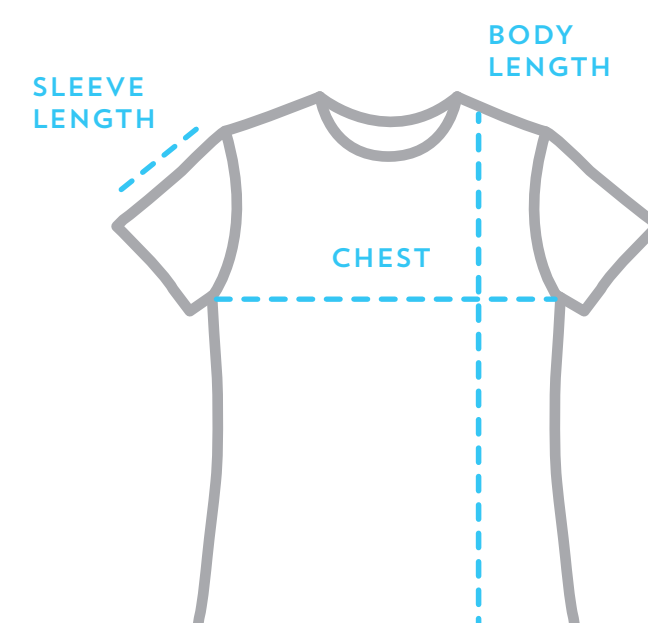

SIZE CHART

RELAXED FIT CREWNECK T-SHIRT (UNISEX)

YOUTH	BODY LENGTH	CHEST	SLEEVE LENGTH
X-SMALL	19"	28"	5-6"
SMALL	21-22	32	6-7
MEDIUM	23	36	7
LARGE	25	38	7-8
X-LARGE	26-27	40	7-8

ADULT	BODY LENGTH	CHEST	SLEEVE LENGTH
SMALL	28"	36"	8"
MEDIUM	29	40	8-9
LARGE	30	44	8-9
X-LARGE	31	48	8-9
2X-LARGE	32	52	9
3X-LARGE	33	56	9-10
4X-LARGE	33-34	58	9-10

FITTED CREWNECK & 151 CUT CREWNECK (ADULT)

MEN'S & 151 CUT	BODY LENGTH	CHEST	SLEEVE LENGTH
X-SMALL	27"	35"	7"
SMALL	28	38	8
MEDIUM	29	41	8-9
LARGE	30	44	9
X-LARGE	31	48	9-10
2X-LARGE	32	52	10
3X-LARGE	33	56	10

WOMEN'S	BODY LENGTH	CHEST	SLEEVE LENGTH
X-SMALL	24-25"	30-31"	6"
SMALL	25-26	32-33	6-7
MEDIUM	26	34-35	6-7
LARGE	26-27	36-37	7
X-LARGE	27-28	39-40	7-8
2X-LARGE	28	42-43	7-8

FITTED V-NECK T-SHIRT

WOMEN'S	BODY LENGTH	CHEST	SLEEVE LENGTH
SMALL	26-27"	30"	6-7"
MEDIUM	27	32	7
LARGE	27-28	34	7-8
X-LARGE	28	37	7-8
2X-LARGE	28-29	40	7-8

SCOOPNECK T-SHIRT-100% COTTON JERSEY

WOMEN'S	BODY LENGTH	CHEST	SLEEVE LENGTH
SMALL	25-26"	31"	6-7"
MEDIUM	26-27	33	7
LARGE	26-27	35	7-8
X-LARGE	27-28	38	7-8
2X-LARGE	27-28	40	7-8

SCOOPNECK T-SHIRT-TRI-BLEND