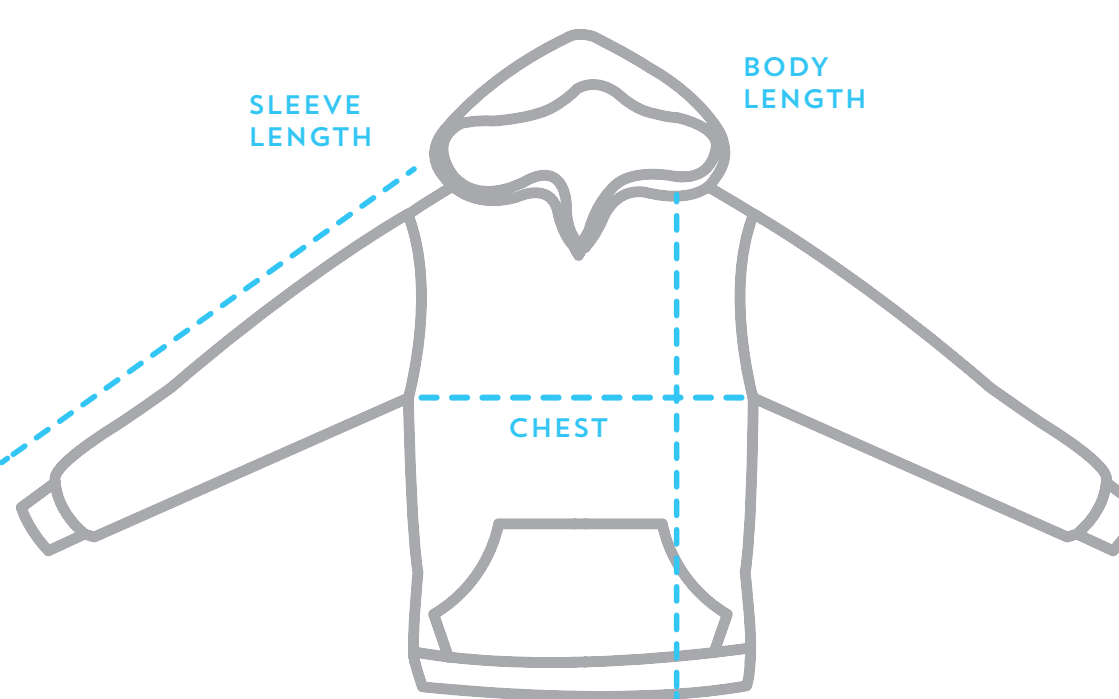

PULLOVER HOODIE (UNISEX)

ADULT	BODY LENGTH	CHEST	SLEEVE LENGTH
SMALL	26-27"	39 1/2"	25-26"
MEDIUM	27-28	40 1/2	26-27
LARGE	28-29	43 1/2	28-29
X-LARGE	29-30	46 1/2	29-30
2X-LARGE	30-31	47 1/2	30-31
3X-LARGE	31-32	49 1/2	31-32

RAGLAN SHIRT (UNISEX)

ADULT	BODY LENGTH	CHEST	SLEEVE LENGTH
SMALL	28"	38"	22-23"
MEDIUM	29	40-41	22-23
LARGE	30	44	23-24
X-LARGE	31	48	23-24
2X-LARGE	32	52	24-25
3X-LARGE	33	56	24-25