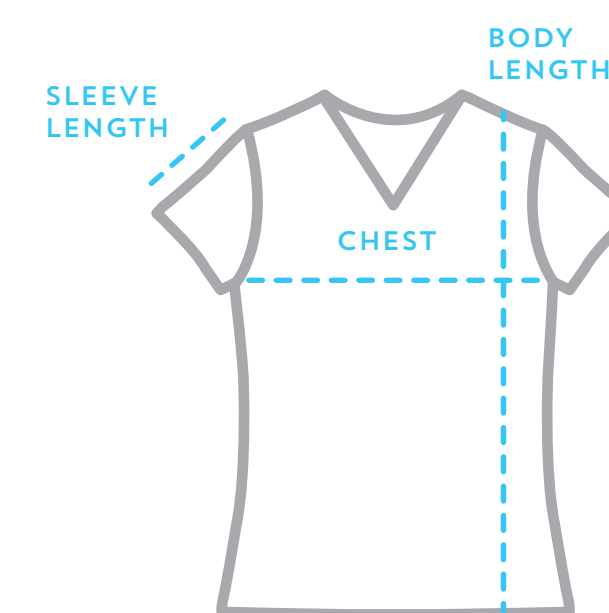

SIZE CHART

RELAXED FIT CREWNECK T-SHIRT (UNISEX)

YOUTH	BODY LENGTH	CHEST	SLEEVE LENGTH
X-SMALL	19"	28"	5-6"
SMALL	21-22	32	6-7
MEDIUM	23	36	7
LARGE	25	38	7-8
X-LARGE	26-27	40	7-8

ADULT	BODY LENGTH	CHEST	SLEEVE LENGTH
SMALL	28"	36"	8"
MEDIUM	29	40	8-9
LARGE	30	44	8-9
X-LARGE	31	48	8-9
2X-LARGE	32	52	9
3X-LARGE	33	56	9-10
4X-LARGE	33-34	58	9-10

FITTED CREWNECK & 151 CUT CREWNECK (ADULT)

MEN'S & 151 CUT	BODY LENGTH	CHEST	SLEEVE LENGTH
X-SMALL	27"	35"	7"
SMALL	28	38	8
MEDIUM	29	41	8-9
LARGE	30	44	9
X-LARGE	31	48	9-10
2X-LARGE	32	52	10
3X-LARGE	33	56	10

WOMEN'S	BODY LENGTH	CHEST	SLEEVE LENGTH
X-SMALL	24-25"	30-31"	6"
SMALL	25-26	32-33	6-7
MEDIUM	26	34-35	6-7
LARGE	26-27	36-37	7
X-LARGE	27-28	39-40	7-8
2X-LARGE	28	42-43	7-8

FITTED V-NECK T-SHIRT

WOMEN'S	BODY LENGTH	CHEST	SLEEVE LENGTH
SMALL	26-27"	30"	6-7"
MEDIUM	27	32	7
LARGE	27-28	34	7-8
X-LARGE	28	37	7-8
2X-LARGE	28-29	40	7-8

SCOOPNECK T-SHIRT-100% COTTON JERSEY

WOMEN'S	BODY LENGTH	CHEST	SLEEVE LENGTH
SMALL	25-26"	31"	6-7"
MEDIUM	26-27	33	7
LARGE	26-27	35	7-8
X-LARGE	27-28	38	7-8
2X-LARGE	27-28	40	7-8

SCOOPNECK T-SHIRT-TRI-BLEND